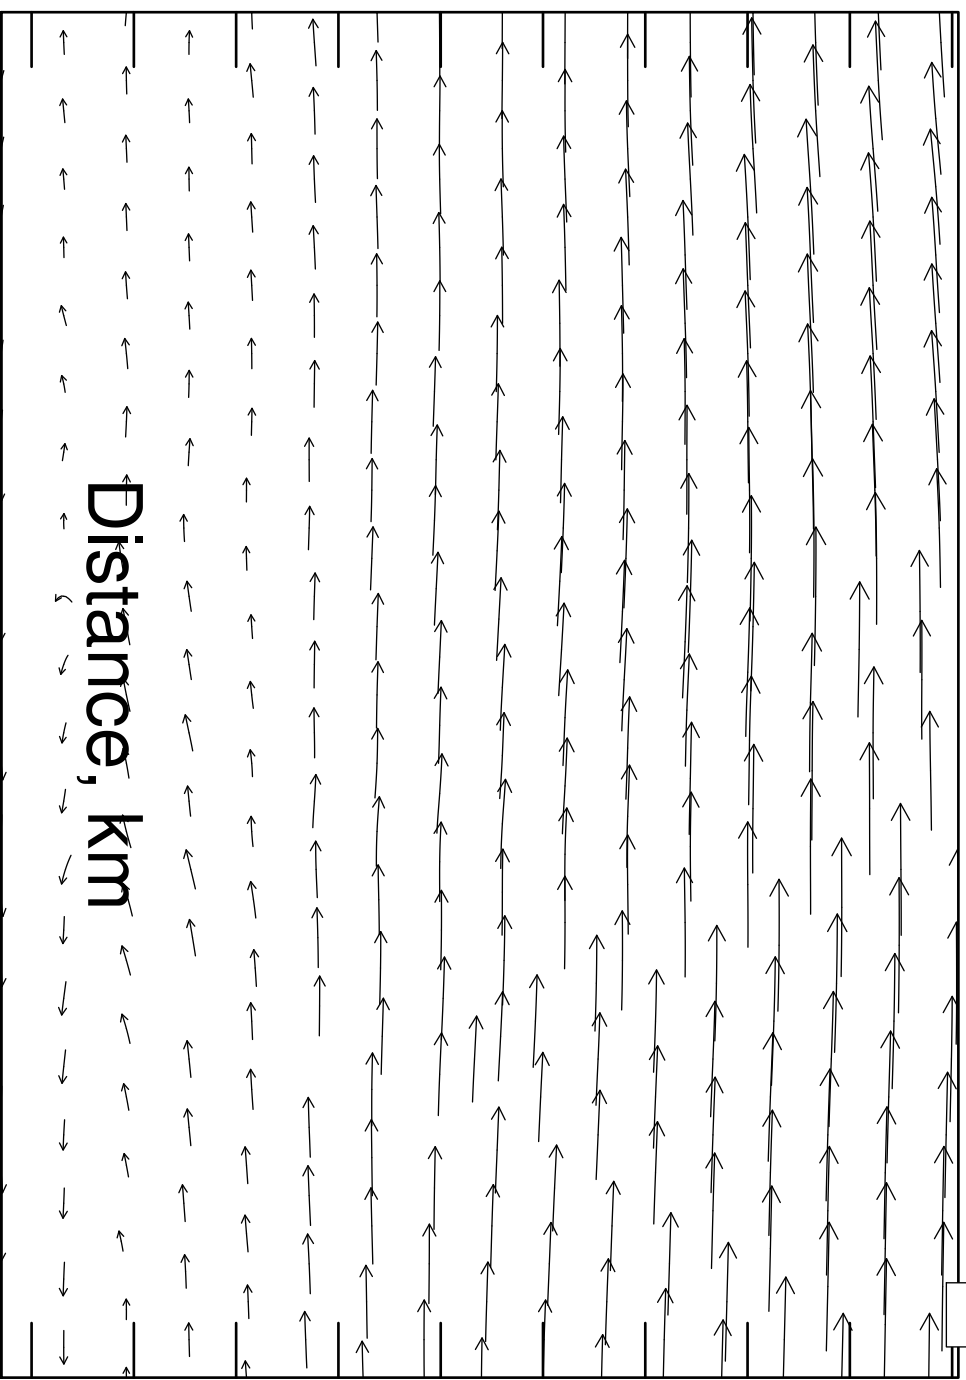

2021-06-15_06UTC 1LT

8

Height, km

10.7
9.7
8.7
7.7
6.8
5.8
4.8
3.9
2.9
1.9

Distance, km

5 21 37 53 69 85 100 SO₂, ppbv