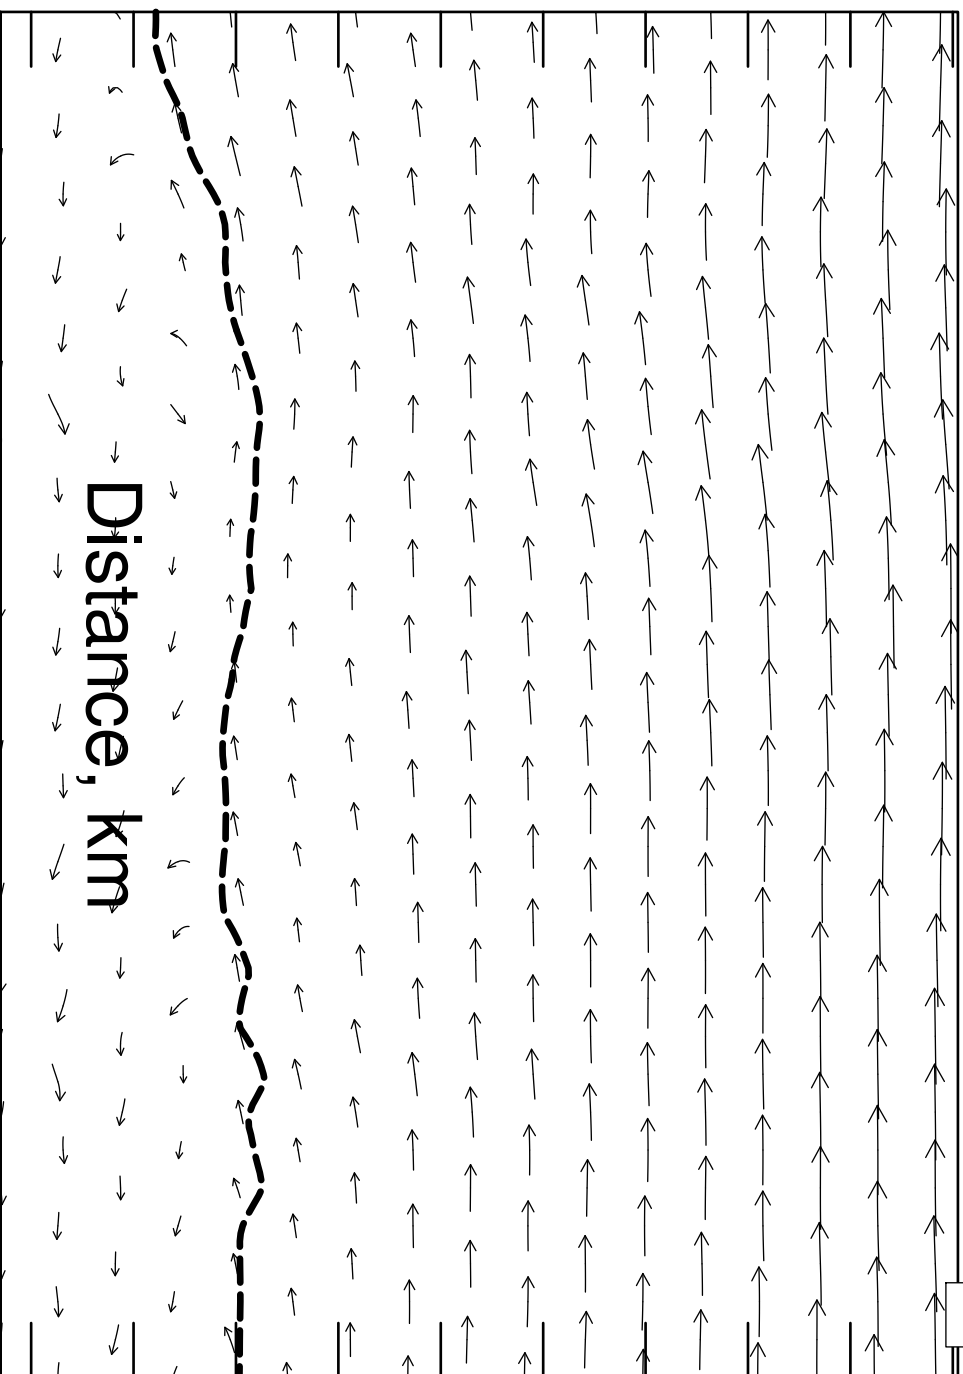

2021-06-16_20UTC 15LT

8

Height, km

10.6
9.7
8.7
7.7
6.8
5.8
4.8
3.9
2.9
1.9

Distance, km

5 21 37 53 69 85 100 SO₂, ppbv