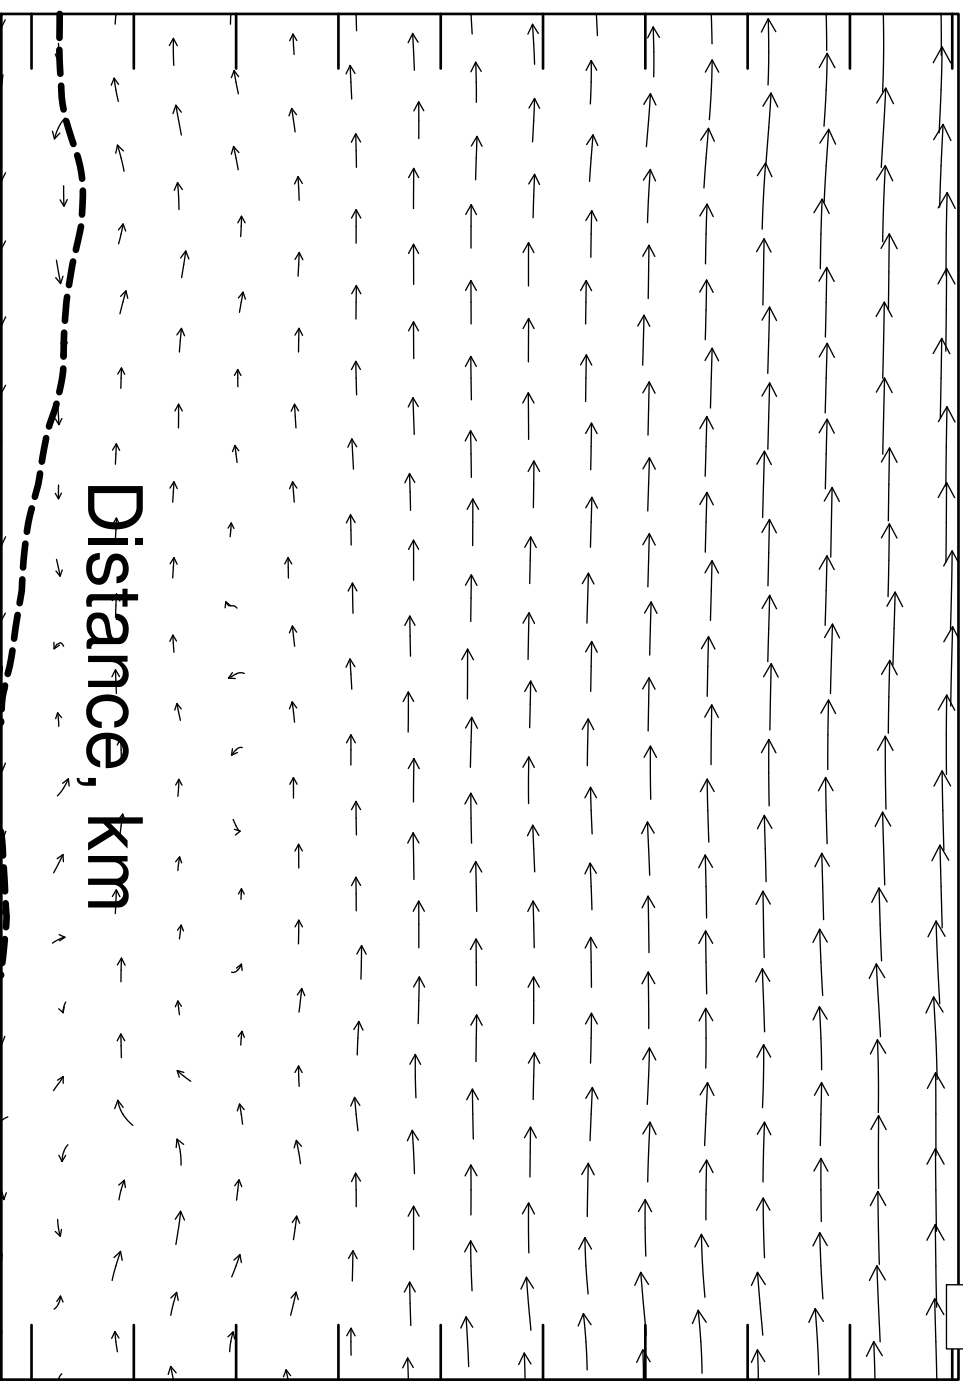

2021-06-16_17UTC 12LT

10.6

8

9.7

8.7

7.7

6.8

5.8

Height, km

4.8

3.9

2.9

1.9

Distance, km

SO₂, ppbv