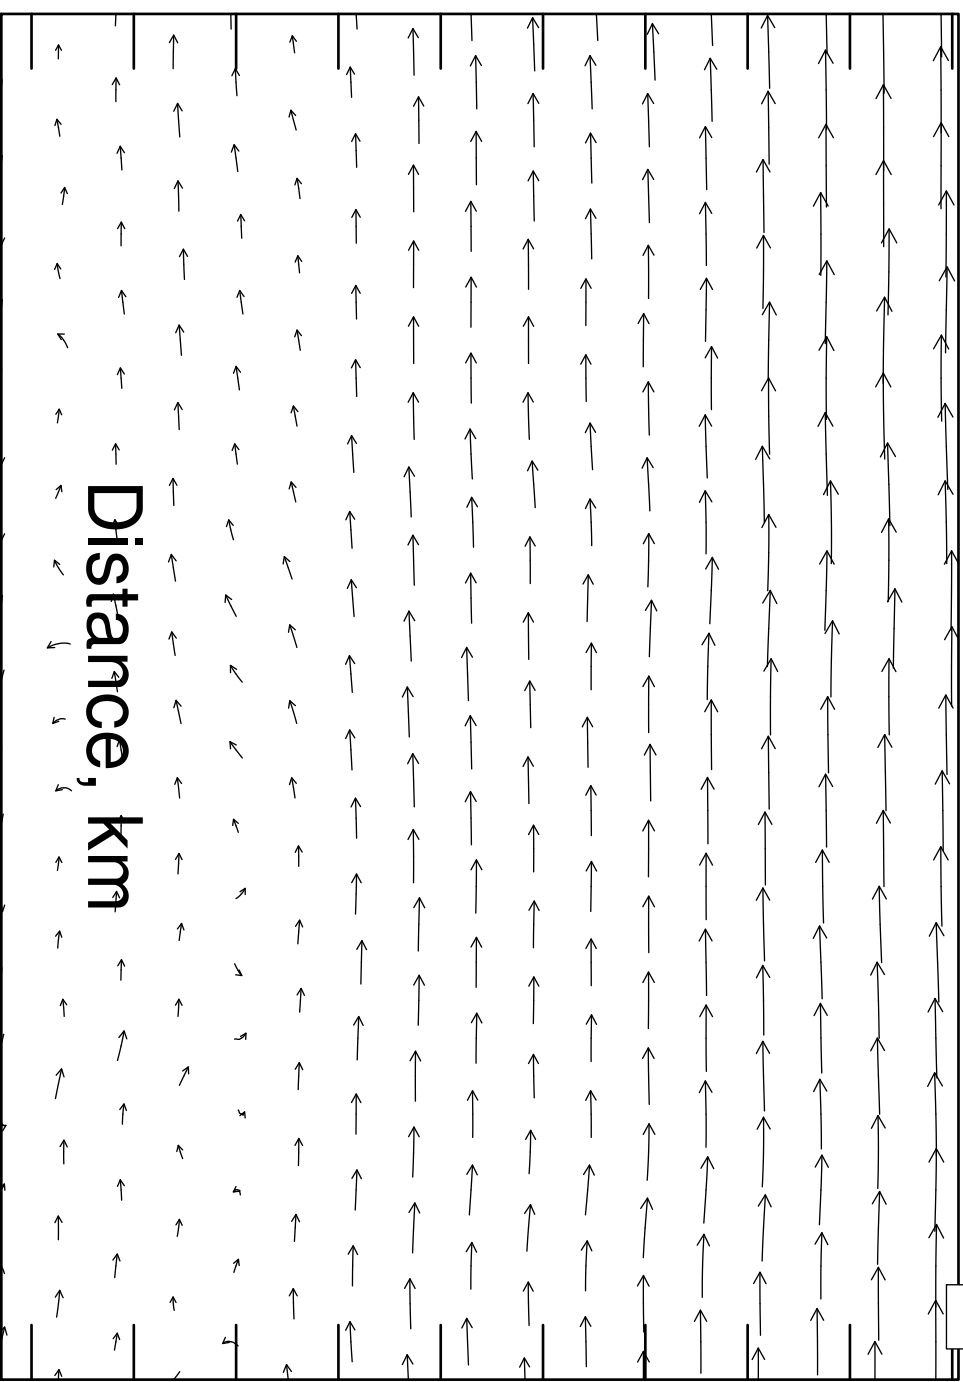

2021-06-16_14UTC 9LT

10.6

8

9.7

8.7

7.7

6.8

5.8

Height, km

4.8

3.9

2.9

1.9

Distance, km

SO₂, ppbv