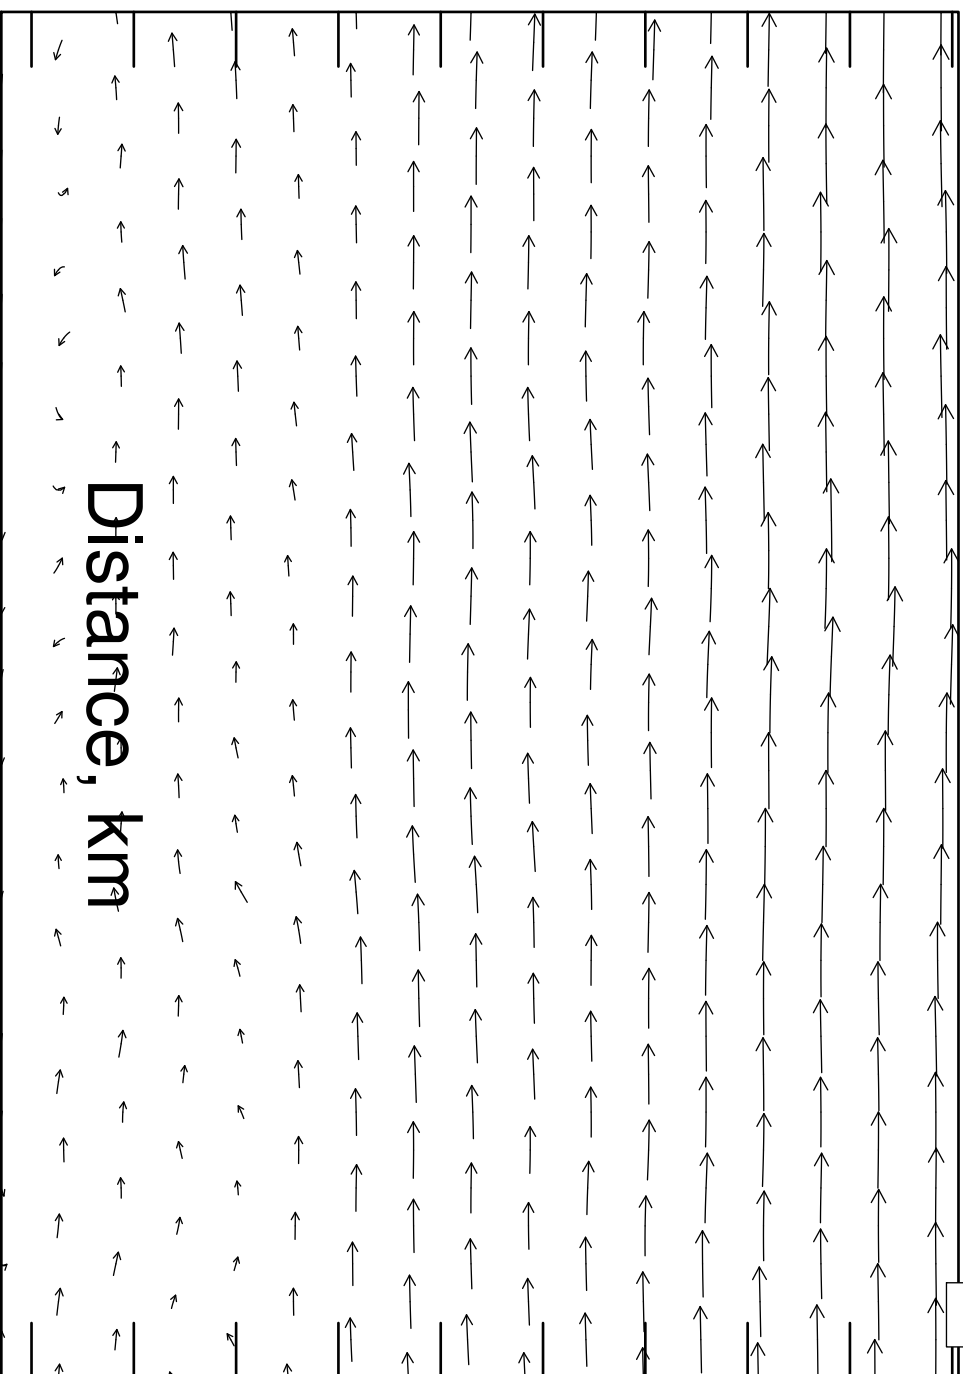

# 2021-06-16\_13UTC 8LT

8

Height, km

10.6  
9.7  
8.7  
7.7  
6.8  
5.8  
4.8  
3.9  
2.9  
1.9

Distance, km

5 21 37 53 69 85 100 SO<sub>2</sub>, ppbv