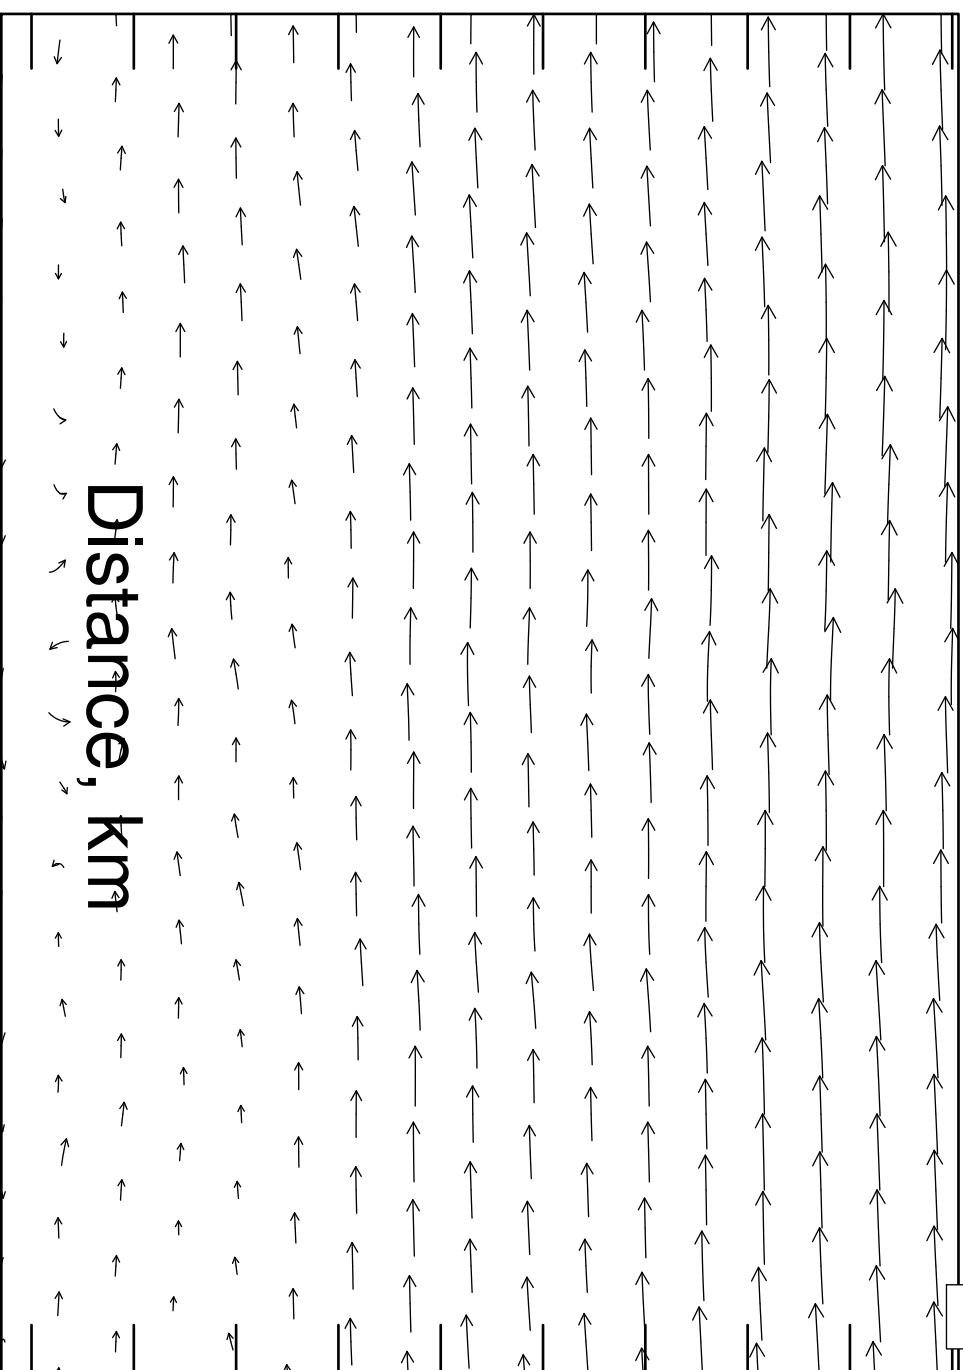

2021-06-16_12UTC 7LT

10.6

8

9.7

8.7

7.7

6.8

5.8

Height, km

4.8

3.9

2.9

1.9

Distance, km

SO₂, ppbv