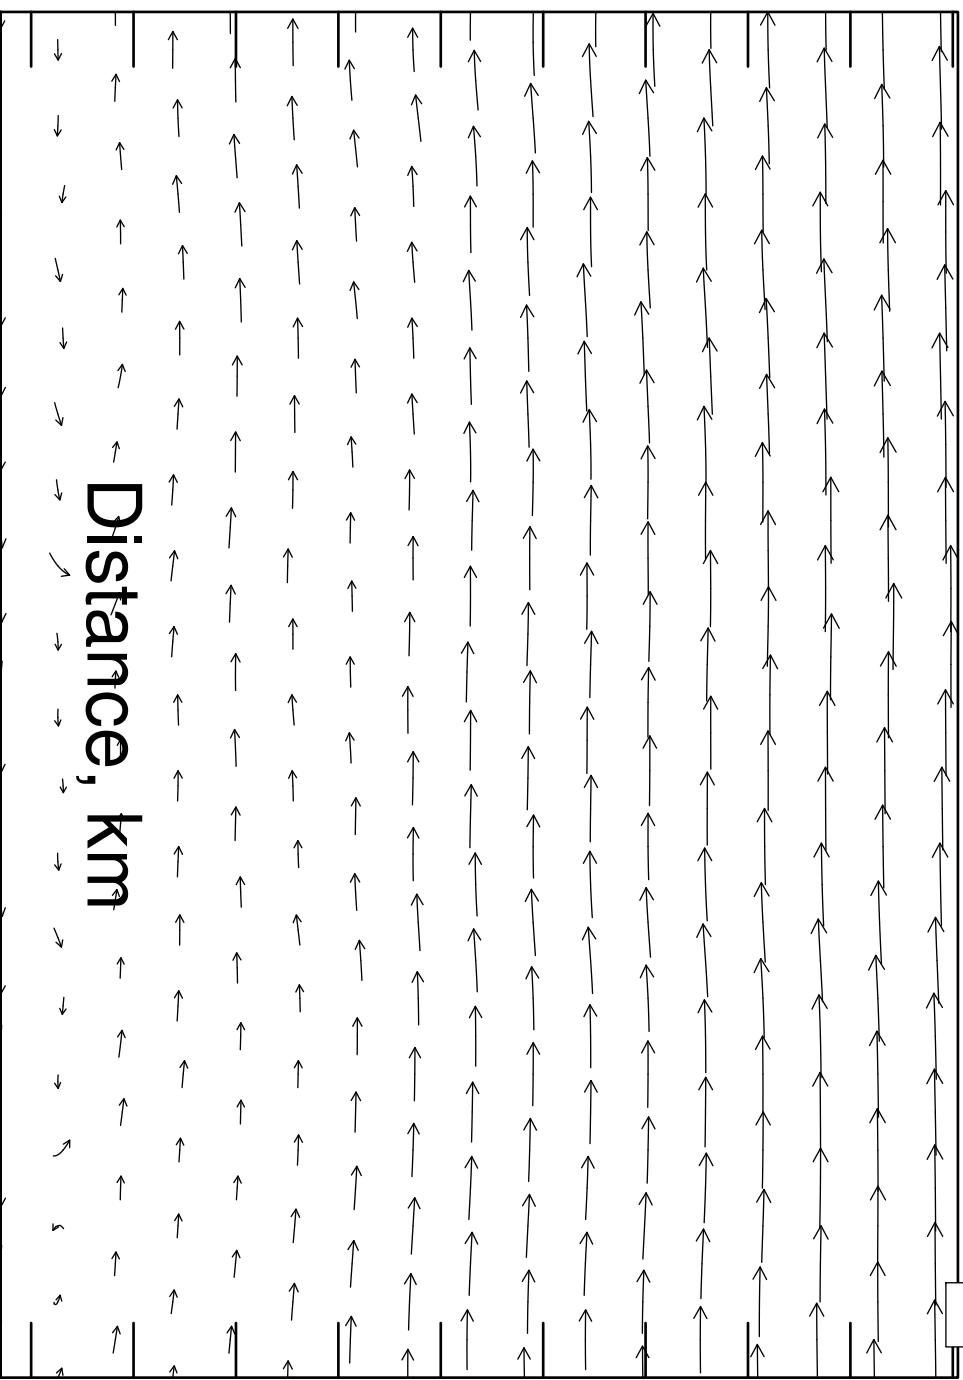

2021-06-16\_10UTC 5LT

8

Height, km

10.6  
9.7  
8.7  
7.7  
6.8  
5.8  
4.8  
3.9  
2.9  
1.9

Distance, km

5 21 37 53 69 85 100 SO<sub>2</sub>, ppbv