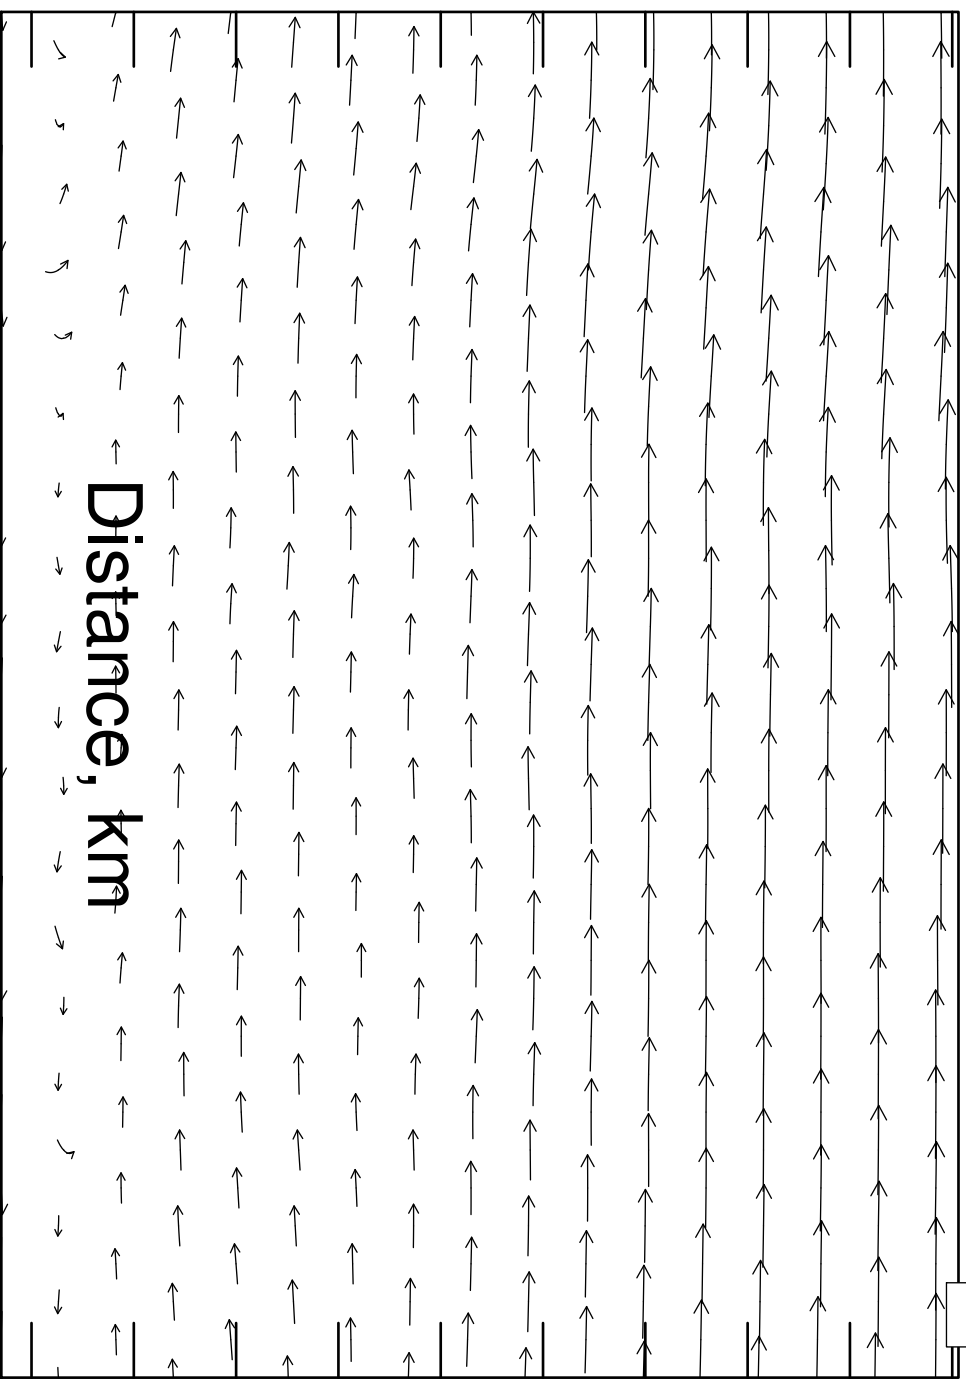

2021-06-16\_07UTC 2LT

8

Height, km

10.6  
9.7  
8.7  
7.7  
6.8  
5.8  
4.8  
3.9  
2.9  
1.9

Distance, km

5 21 37 53 69 85 100 SO<sub>2</sub>, ppbv