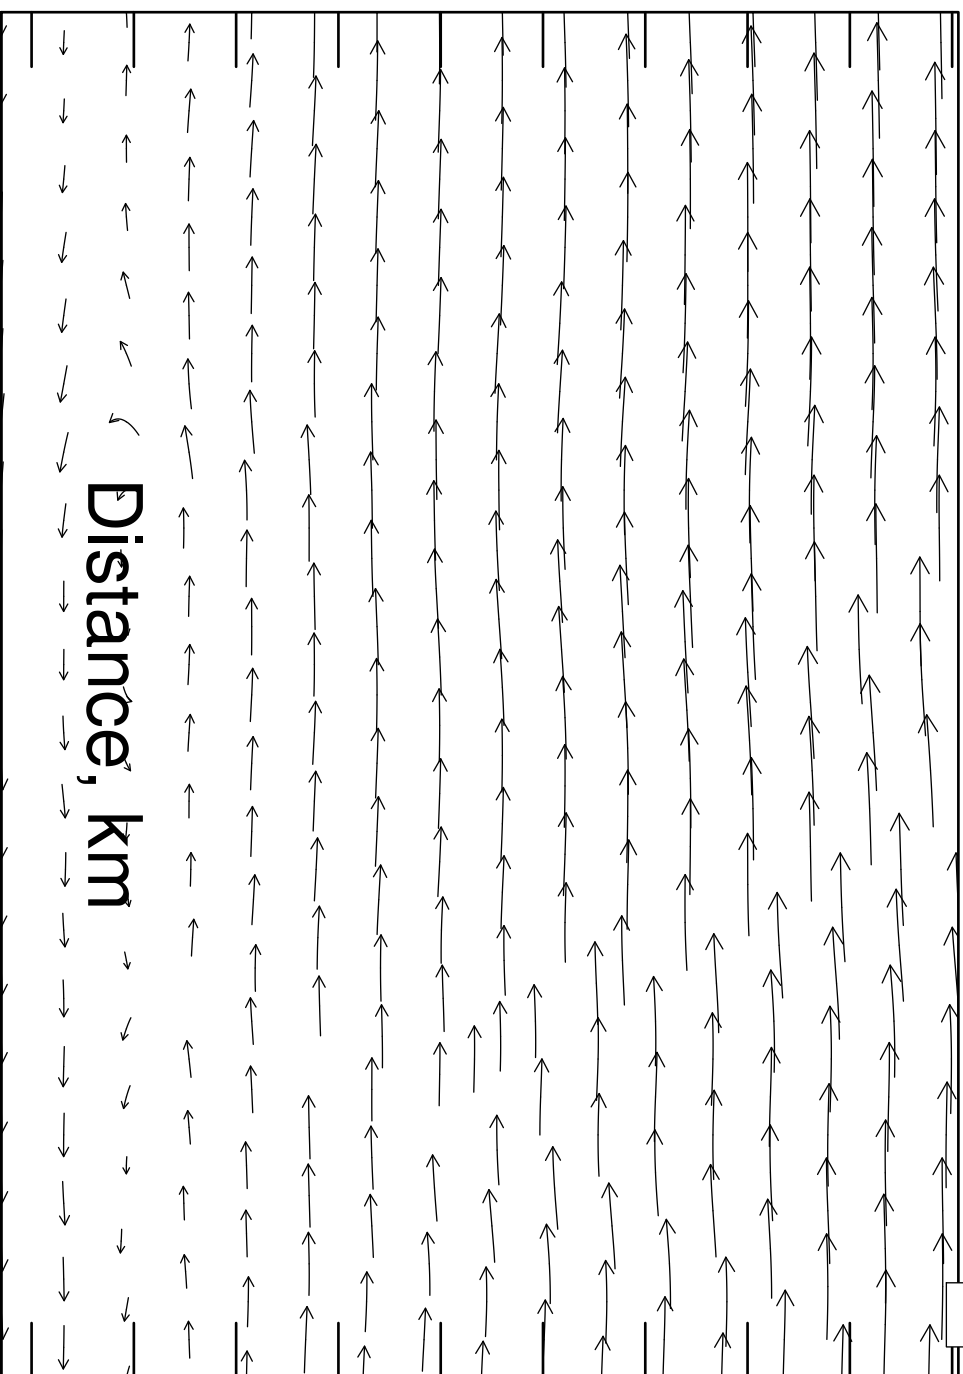

2021-06-16_02UTC 21LT

10.7

9.7

8.7

7.7

6.8

5.8

Height, km

4.8

3.9

2.9

1.9

8

Distance, km

SO₂, ppbv

5 21 37 53 69 85 100