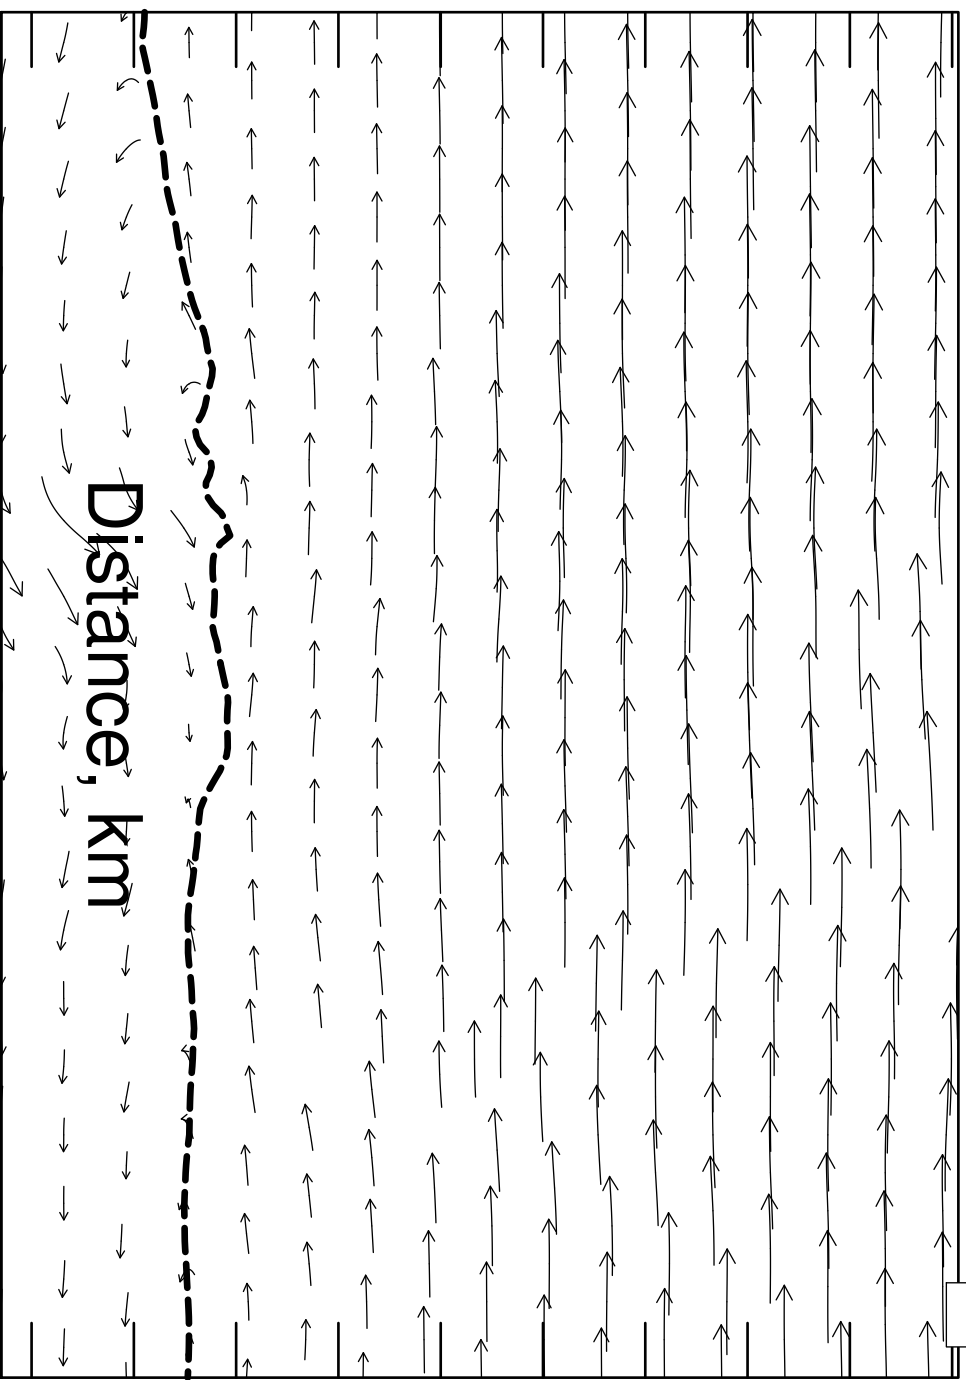

2021-06-15_21UTC 16LT

8

Height, km

10.7
9.7
8.7
7.7
6.8
5.8
4.8
3.9
2.9
1.9

Distance, km

5 21 37 53 69 85 100 SO₂, ppbv